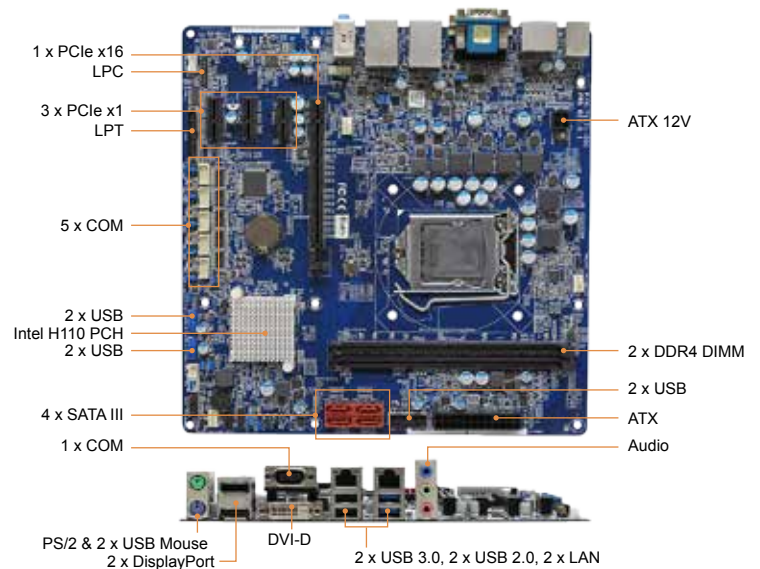

Features

- Intel LGA1151 socket supports 6th/7th generation 14nm Intel Kaby Lake¹ / Skylake Core i7/i5/i3 and Celeron processors
- 6 x COM
- 2 x DisplayPort and 1 x DVI-D
- 4 x USB 3.0 and 6 x USB 2.0
- 3 x PCIe x1 and 1 x PCIe x16
- 4 x SATA III
- TPM 2.0
- Kaby Lake processors support OS Win 10 and above; support Win 7 with external video cards

Specifications

System	
CPU	Intel LGA1151 socket supports 6th/7th generation 14nm Intel Kaby Lake ¹ / Skylake Core i7/i5/i3 and Celeron processors
System Chipset	Intel® H110 PCH Chipset
System Memory	Two 288-pin DIMM slots support up to 32 GB Dual Channel DDR4 2133 MHz memory module
Audio Codec	Realtek ALC887 HD Audio Codec
Ethernet	LAN1: Intel® i219-V Gigabit Ethernet Controller LAN2: Intel® i211-AT Gigabit Ethernet Controller
BIOS	AMI® 64Mb SPI BIOS
I/O Chip	Nuvoton NCT61060
Expansion	1 x PCIe x16 3 x PCIe x1
Watchdog Timer	Reset: 1 sec. ~ 255min. and 1sec. or 1min./step
H/W Status Monitor	Monitoring System Temperature, Voltage, with Auto Throttling Control
TPM	TPM 2.0
Display	
Graphics Engine	Intel® Integrated Graphic
Interfaces	2 x DisplayPort, 1 x DVI-D
Capability	Supports 2 Independent Displays
External I/O	
KB/MS	1 x PS/2 Keyboard & Mouse
Audio	Line-in, Line-out, Mic-in
USB	2 x USB 3.0 and 2 x USB 2.0
COM	1 x RS-232/422/485
LAN	2 x RJ-45
DVI	1 x DVI-D
DisplayPort	2 x DisplayPort
Internal I/O	
USB	2 x USB 3.0 and 4 x USB 2.0
COM	5 x RS-232
SATA	4 x SATA III
MIO	1 x LPT, 1 x LPC, 1 x Front Audio, 1 x Amplifier, 1 x Front Panel, 1 x 8-bit GPIO, 1 x 4 Pin CPU Fan, 1 x 4 Pin Chassis Fan

Mechanical & Environment

Power Type	1 x 24-pin ATX Connector and 1 x 4-pin ATX 12 Connector
Operating Temp	0 ~ 60°C (32 ~ 140°F)
Storage Temp	-20 ~ 80°C (-4 ~ 176°F)
Operating Humidity	0 ~ 90% Relative Humidity, Non-condensing
Storage Humidity	0 ~ 90% Relative Humidity, Non-condensing
Form Factor	uATX (Micro ATX)
Dimensions	9.6" (L) x 9.6" (W)
Weight	1.45 lbs